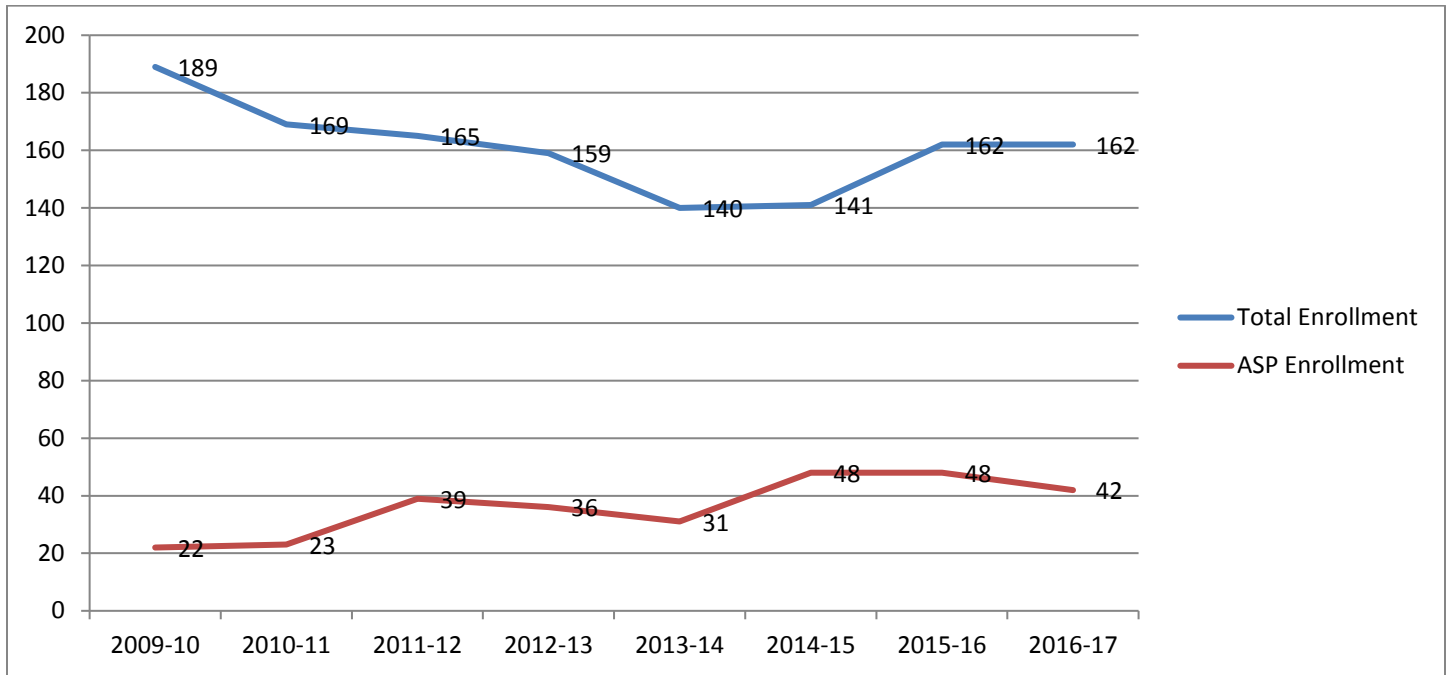

School and After-School Enrollment and Regular Attendee Comparison and Longevity Report

3rd through 5th grade Enrollment Numbers

During this past school year (2016-17) our Cardinal After-School Program serviced **43%** of the total 3rd – 5th grade enrollment! This is an increase of 5% compared to last year (38%).

Average percent of 3rd – 5th grade students who are enrolled in our Cardinal ASP through the past 9 years: **38.5%**

6th – 8th grade Enrollment Numbers

During this past school year (2016-17) our Cardinal After-School Program serviced **25%** of the total 6TH – 8TH grade enrollment. Decrease of 4% from last year (30%).