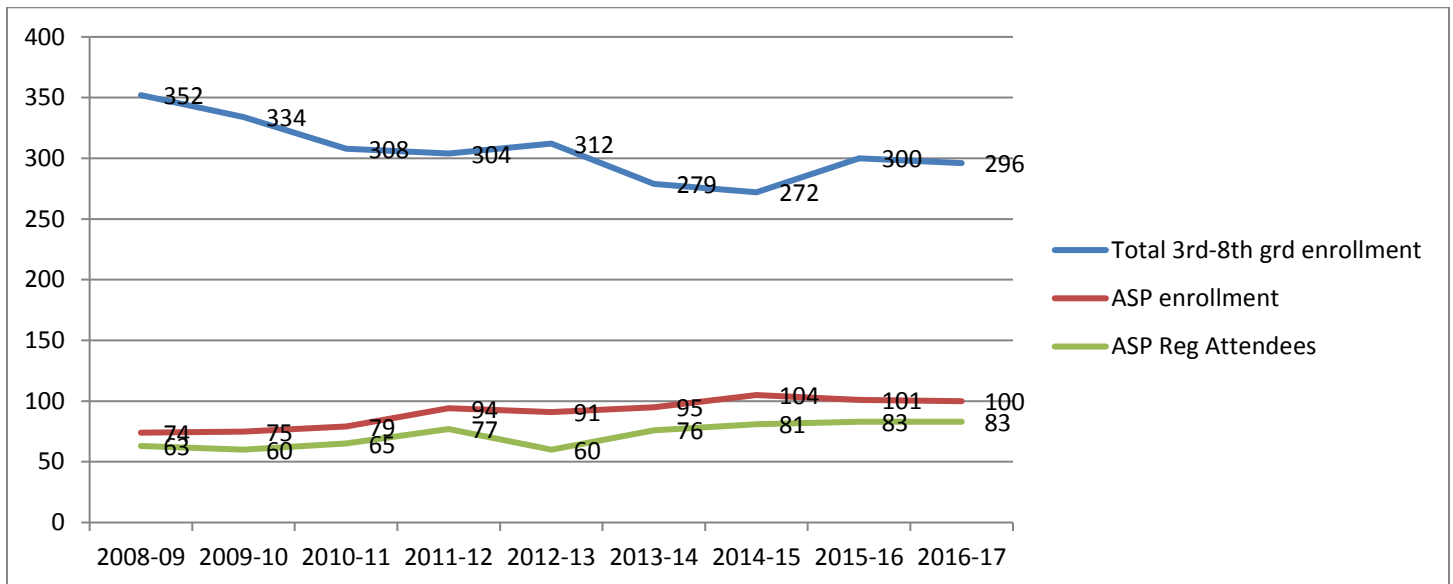

School and After-School Enrollment and Regular Attendee Comparison and Longevity Report

3rd through 5th grade Enrollment Numbers

During this past school year (2016-17) our Cardinal After-School Program serviced **43%** of the total 3rd – 5th grade enrollment! This is an increase of 5% compared to last year (38%).

Average percent of 3rd – 5th grade students who are enrolled in our Cardinal ASP through the past 9 years: **38.5%**

6th – 8th grade Enrollment Numbers

During this past school year (2016-17) our Cardinal After-School Program serviced **25%** of the total 6TH – 8TH grade enrollment. Decrease of 4% from last year (30%).