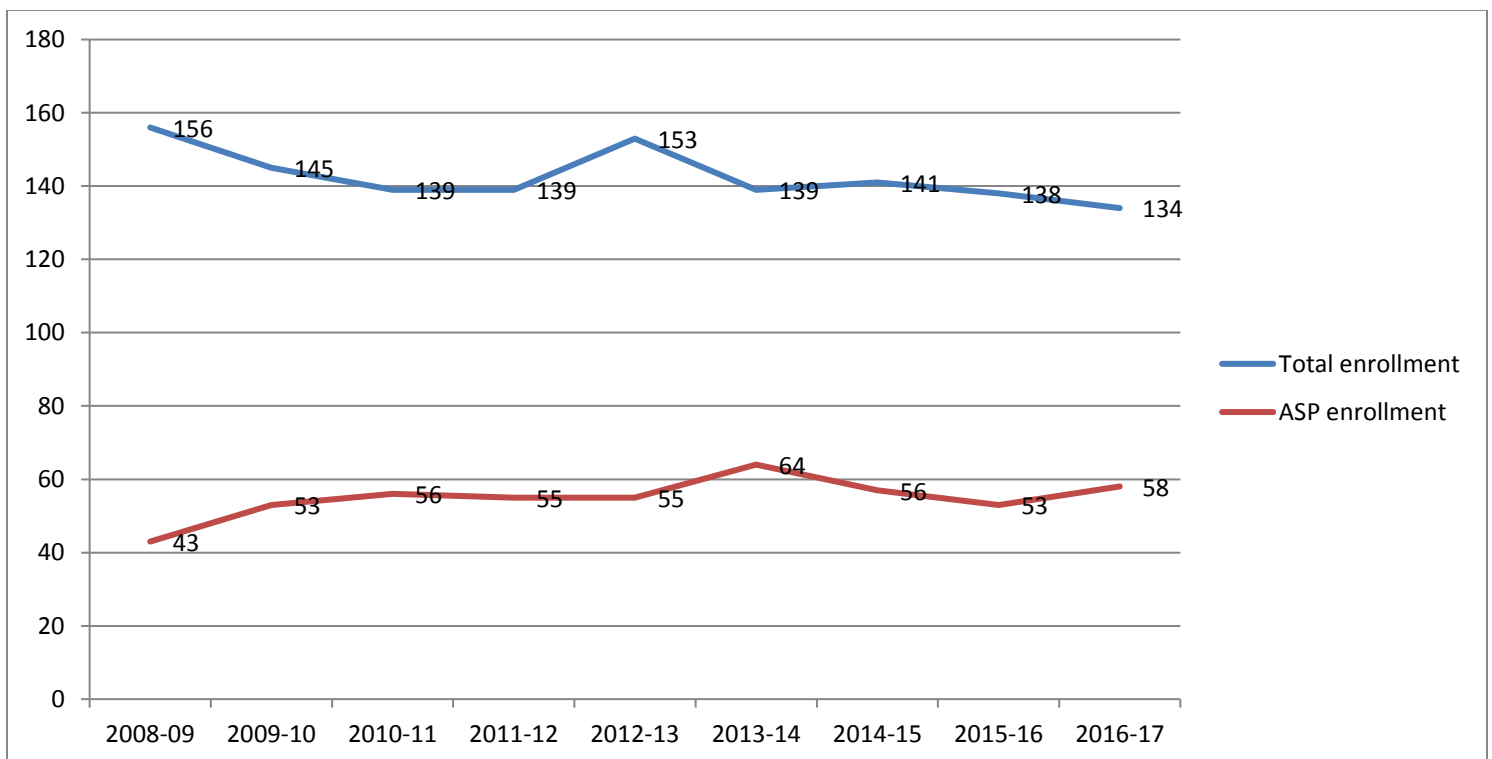

School and After-School Enrollment and Regular Attendee Comparison and Longevity Report

3rd through 5th grade Enrollment Numbers

During this past school year (2016-17) our Cardinal After-School Program serviced **43%** of the total 3rd – 5th grade enrollment! This is an increase of 5% compared to last year (38%).

Average percent of 3rd – 5th grade students who are enrolled in our Cardinal ASP through the past 9 years: **38.5%**

6th – 8th grade Enrollment Numbers

During this past school year (2016-17) our Cardinal After-School Program serviced **25%** of the total 6TH – 8TH grade enrollment. Decrease of 4% from last year (30%).